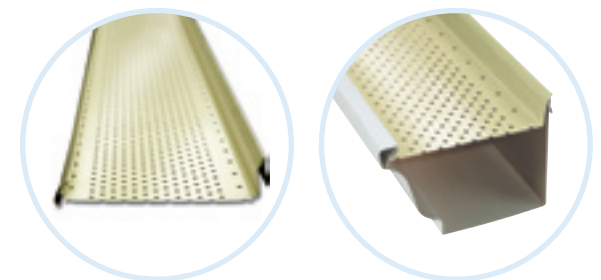

800 587 1339 ● www.leaf-relief.com

BTC/CG/04.09
510.089991.104

 **LEAF RELIEF**
GUTTER PROTECTION THAT REALLY WORKS
by PLY GEM

THE MOST EFFECTIVE PATENTED DESIGN

Leaf Relief® by Ply Gem is more effective than other types of gutter protection at keeping natural debris, such as leaves, twigs and pine needles, from blocking your gutters.

- If the product is defective, we will repair or replace it.
- The products are covered for 10 years.
- Leaf Relief by Ply Gem will keep gutters from overflowing due to internal gutter clogging.

See warranty for complete details. If you have additional questions about your warranty, just give us a call at 800-587-1339.

PRODUCT COMPARISON

PRODUCT COMPARISON	Installed price	100% debris* efficiency	Fits all roof slopes and never requires gutter repositioning	Virtually invisible from the ground	Never caves in	Pest resistant (birds/squirrels)
LEAF RELIEF®	\$\$	✓	✓	✓	✓	✓
Gutter Helmet®	\$\$\$\$				✓	✓
Gutter Topper®	\$\$\$\$				✓	✓
Waterloov®	\$\$\$				✓	✓
Waterfall®	\$\$					

*Observation; Architectural testing (twigs) 3/03

IT'S GUTTER PROTECTION THAT REALLY WORKS.

Leaf Relief® by Ply Gem can drain 29.7" of rainfall an hour—that's more than the highest rainfall ever recorded (Holt, Missouri 1947 at 12") in one hour. Leaf Relief® is not only the most effective gutter protection system on the market, it is also the most invisible. Leaf Relief® lays flat and fits snugly on top of your gutter.